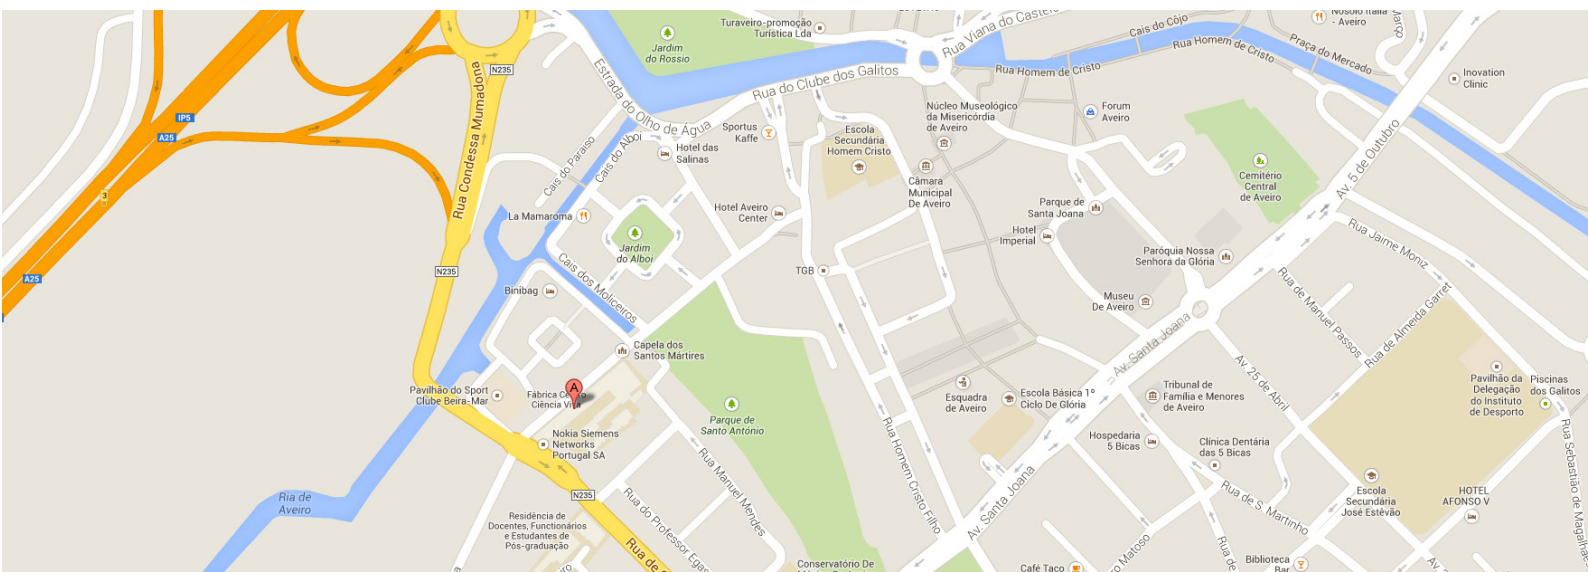

📍 +40° 38' 16.4292, -8° 39' 29.6202

🌐 www.iuz.pt

HOW TO GET HERE

Coming from Oporto:

- Take the highway A1 and take exit 16 to merge onto A25 toward Aveiro or take the highway A29 and keep right at the fork, follow signs for A25 / Aveiro / A17 / Lisboa / Figueira da Foz and merge onto A25
- Follow signs for Aveiro / Zona Portuária
- Take exit 3 toward Aveiro
- At the roundabout, take the 2nd exit onto Rua de Calouste Gulbenkian / N235
- Continue to Fábrica Centro Ciência Viva

Coming from Lisbon:

- Take the highway A1 and take exit 15 for N235 toward Aveiro Sul
- At the roundabout, take the 2nd exit onto Rua de Calouste Gulbenkian / N235
- Continue to Fábrica Centro Ciência Viva